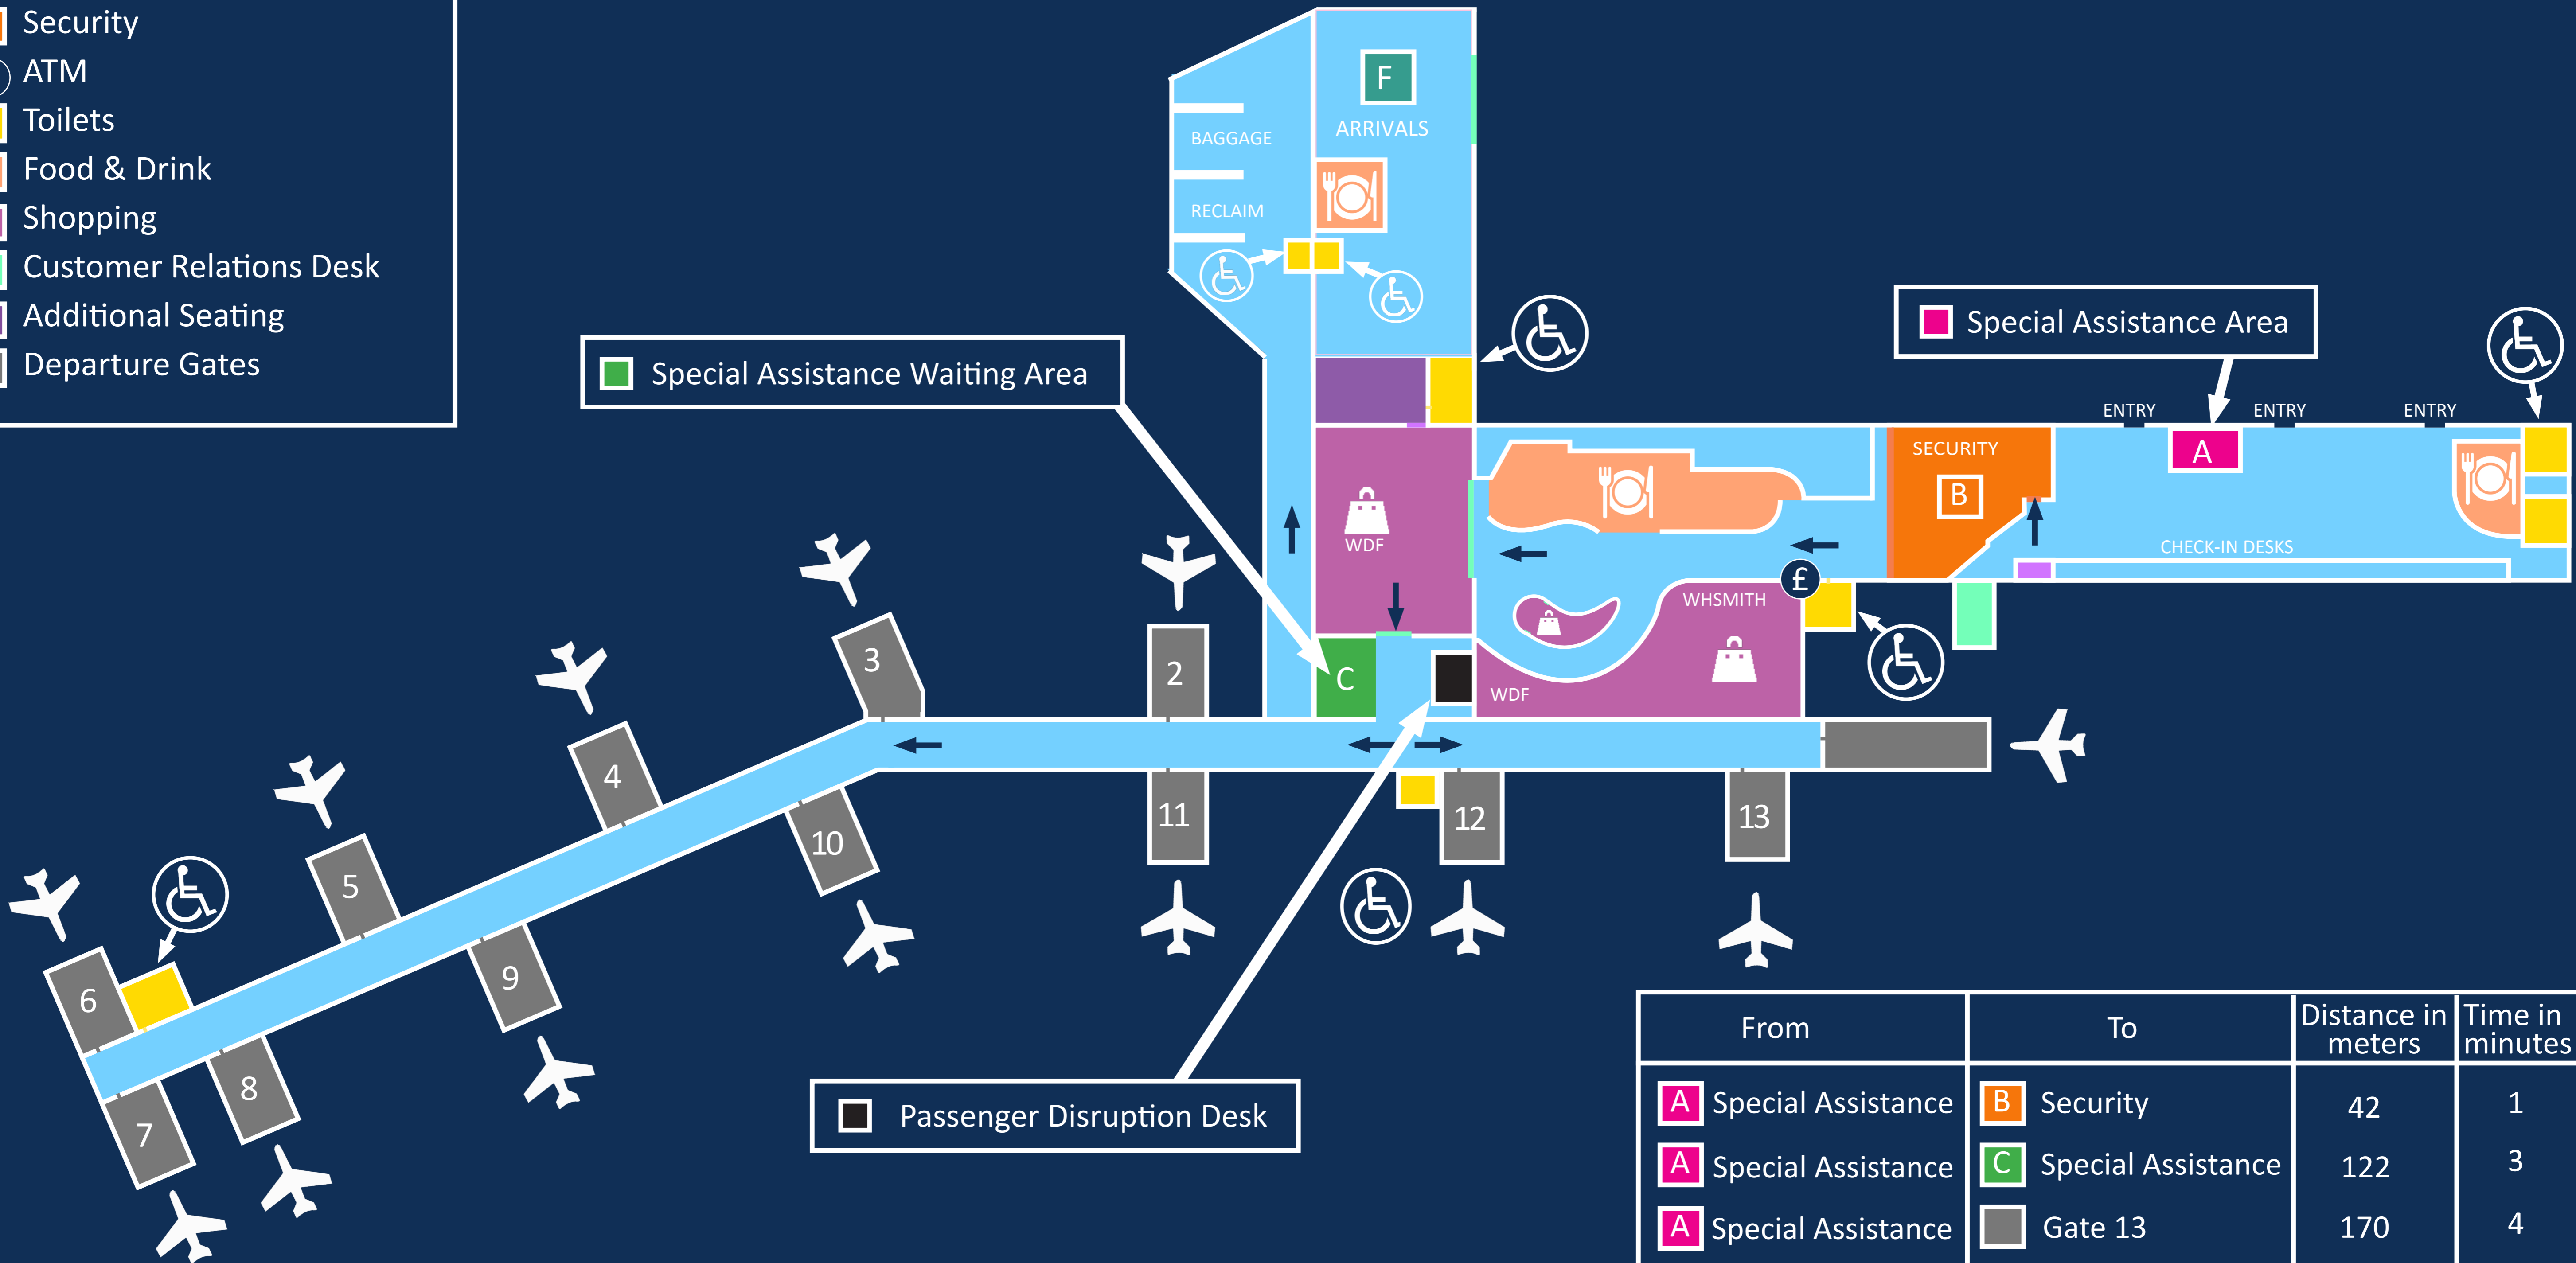

- Security
- Ⓣ ATM
- Toilets
- Food & Drink
- Shopping
- Customer Relations Desk
- Additional Seating
- Departure Gates

■ Special Assistance Waiting Area

■ Special Assistance Area

■ Passenger Disruption Desk

The time in minutes does not include the Security Central Search screening times, all distances and times are approximate

From	To	Distance in meters	Time in minutes
■ Special Assistance	■ Security	42	1
■ Special Assistance	■ Special Assistance	122	3
■ Special Assistance	■ Gate 13	170	4
■ Special Assistance	■ Gate 6/7	302	6
■ Security	■ Special Assistance	80	2
■ Special Assistance	■ Gate 13	48	1
■ Special Assistance	■ Gate 6/7	180	4
■ Gate 13	■ Arrivals	200	4
■ Gate 6/7	■ Arrivals	300	6