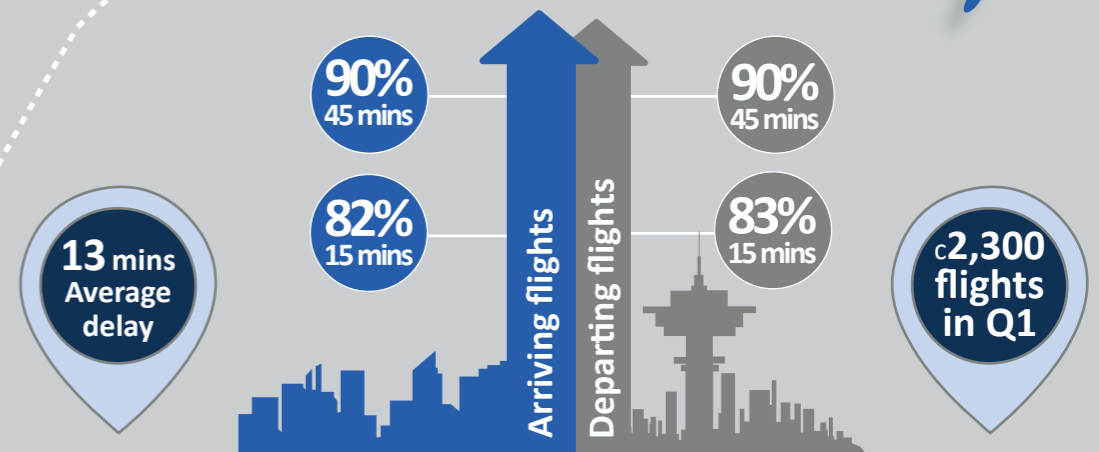

Punctuality of sailings Within scheduled time

Percentage based on sailings that took place

Jersey as a destination airport

Jersey is classed as a 'destination airport' - i.e. no airlines are based here meaning flights do not originate from the Island. This means if a flight schedule is affected prior to arriving in the Island it will impact on the flight schedule time and could cause a delay on the Jersey departure.

When an aircraft lands in Jersey, the airline and its ground handling agent, supported by Ports of Jersey, work hard to turn the flight around as quickly as possible.

58% of flights arrived early

Flight punctuality to and from Jersey Airport

Proportion of flights within scheduled time

Excluding flights affected by weather

Jersey Airport baggage from plane to carousel

Delivered in under 20 mins

96%

Delivered in under 45 minutes

100%