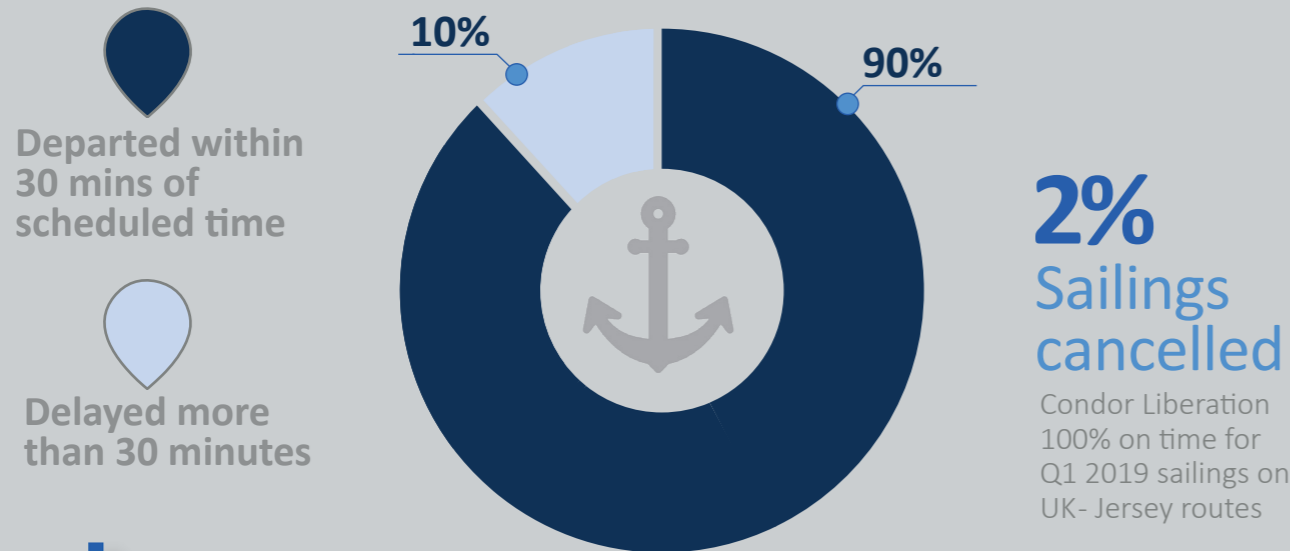

Punctuality of sailings Within scheduled time

Percentage based on sailings that took place

Jersey as a destination airport

Jersey is classed as a 'destination airport' - i.e. no airlines are based here meaning flights do not originate from the Island. This means if a flight schedule is affected prior to arriving in the Island it will impact on the flight schedule time and could cause a delay on the Jersey departure.

When an aircraft lands in Jersey, the airline and its ground handling agent, supported by Ports of Jersey, work hard to turn the flight around as quickly as possible.

58% of flights arrived early

Flight punctuality to and from Jersey Airport