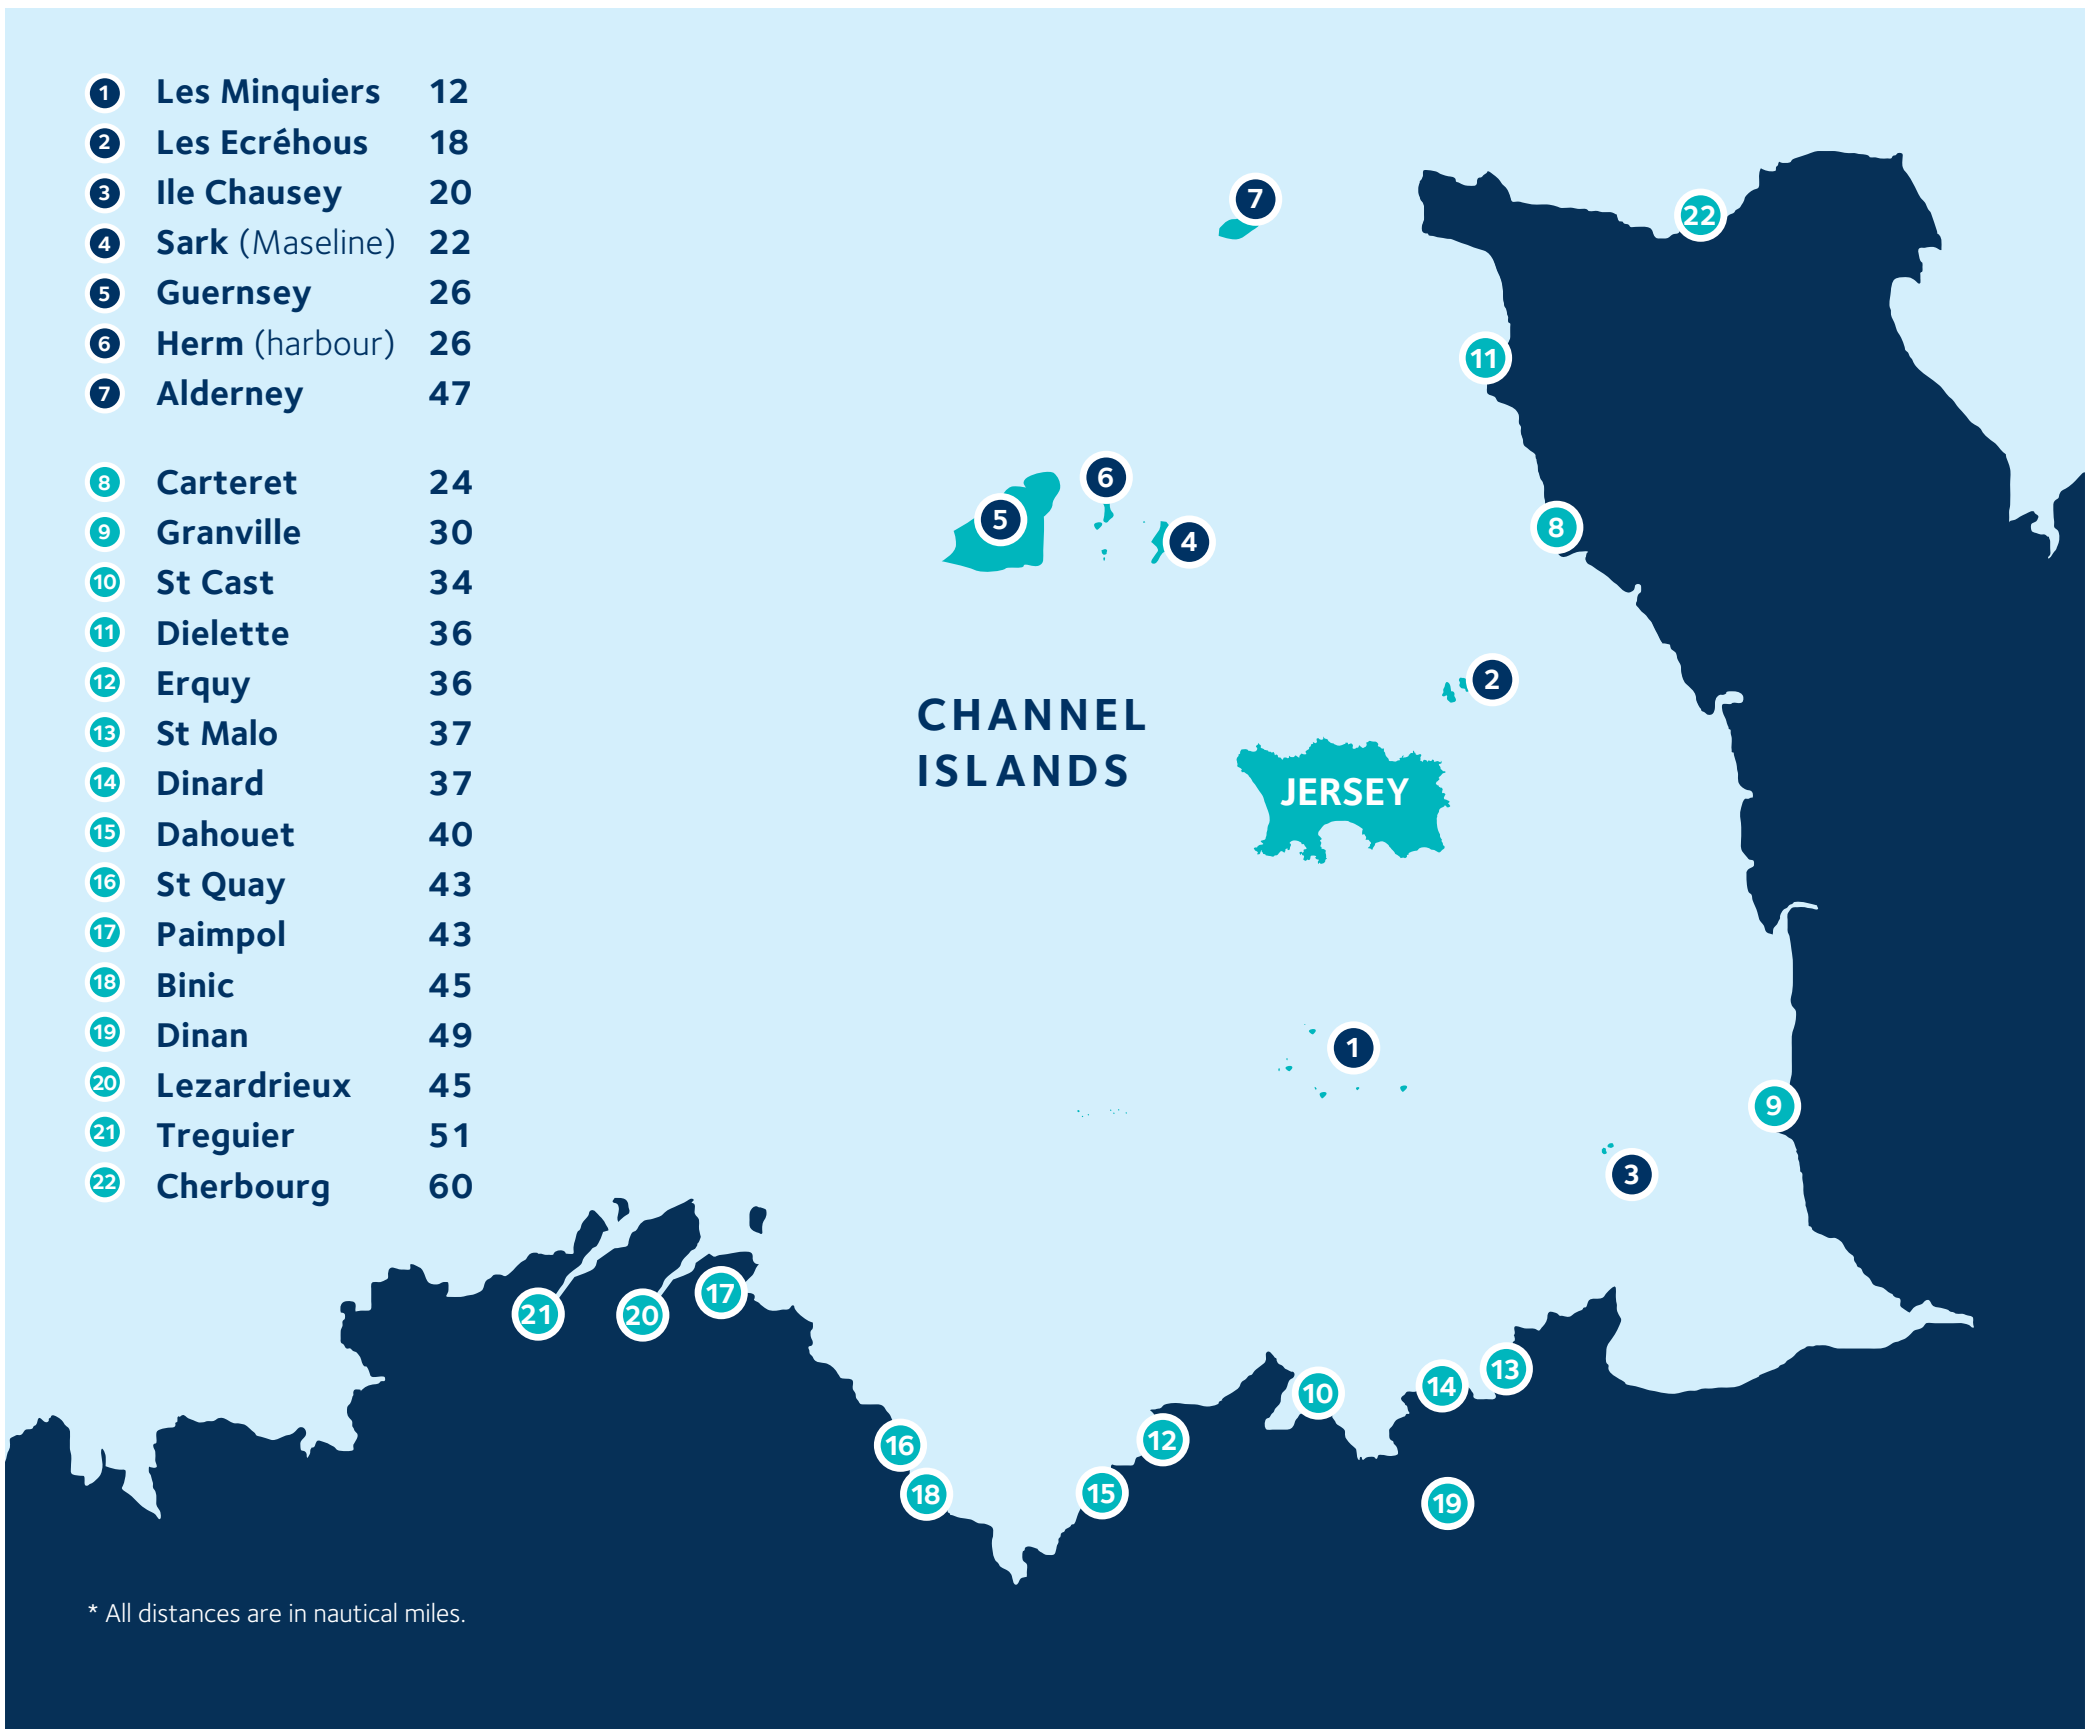

Distances from St Helier

①	Les Minquiers	12
②	Les Ecréhous	18
③	Ile Chausey	20
④	Sark (Maseline)	22
⑤	Guernsey	26
⑥	Herm (harbour)	26
⑦	Alderney	47
⑧	Carteret	24
⑨	Granville	30
⑩	St Cast	34
⑪	Dielette	36
⑫	Erquy	36
⑬	St Malo	37
⑭	Dinard	37
⑮	Dahouet	40
⑯	St Quay	43
⑰	Paimpol	43
⑱	Binic	45
⑲	Dinan	49
⑳	Lezardrieux	45
㉑	Treguier	51
㉒	Cherbourg	60

* All distances are in nautical miles.